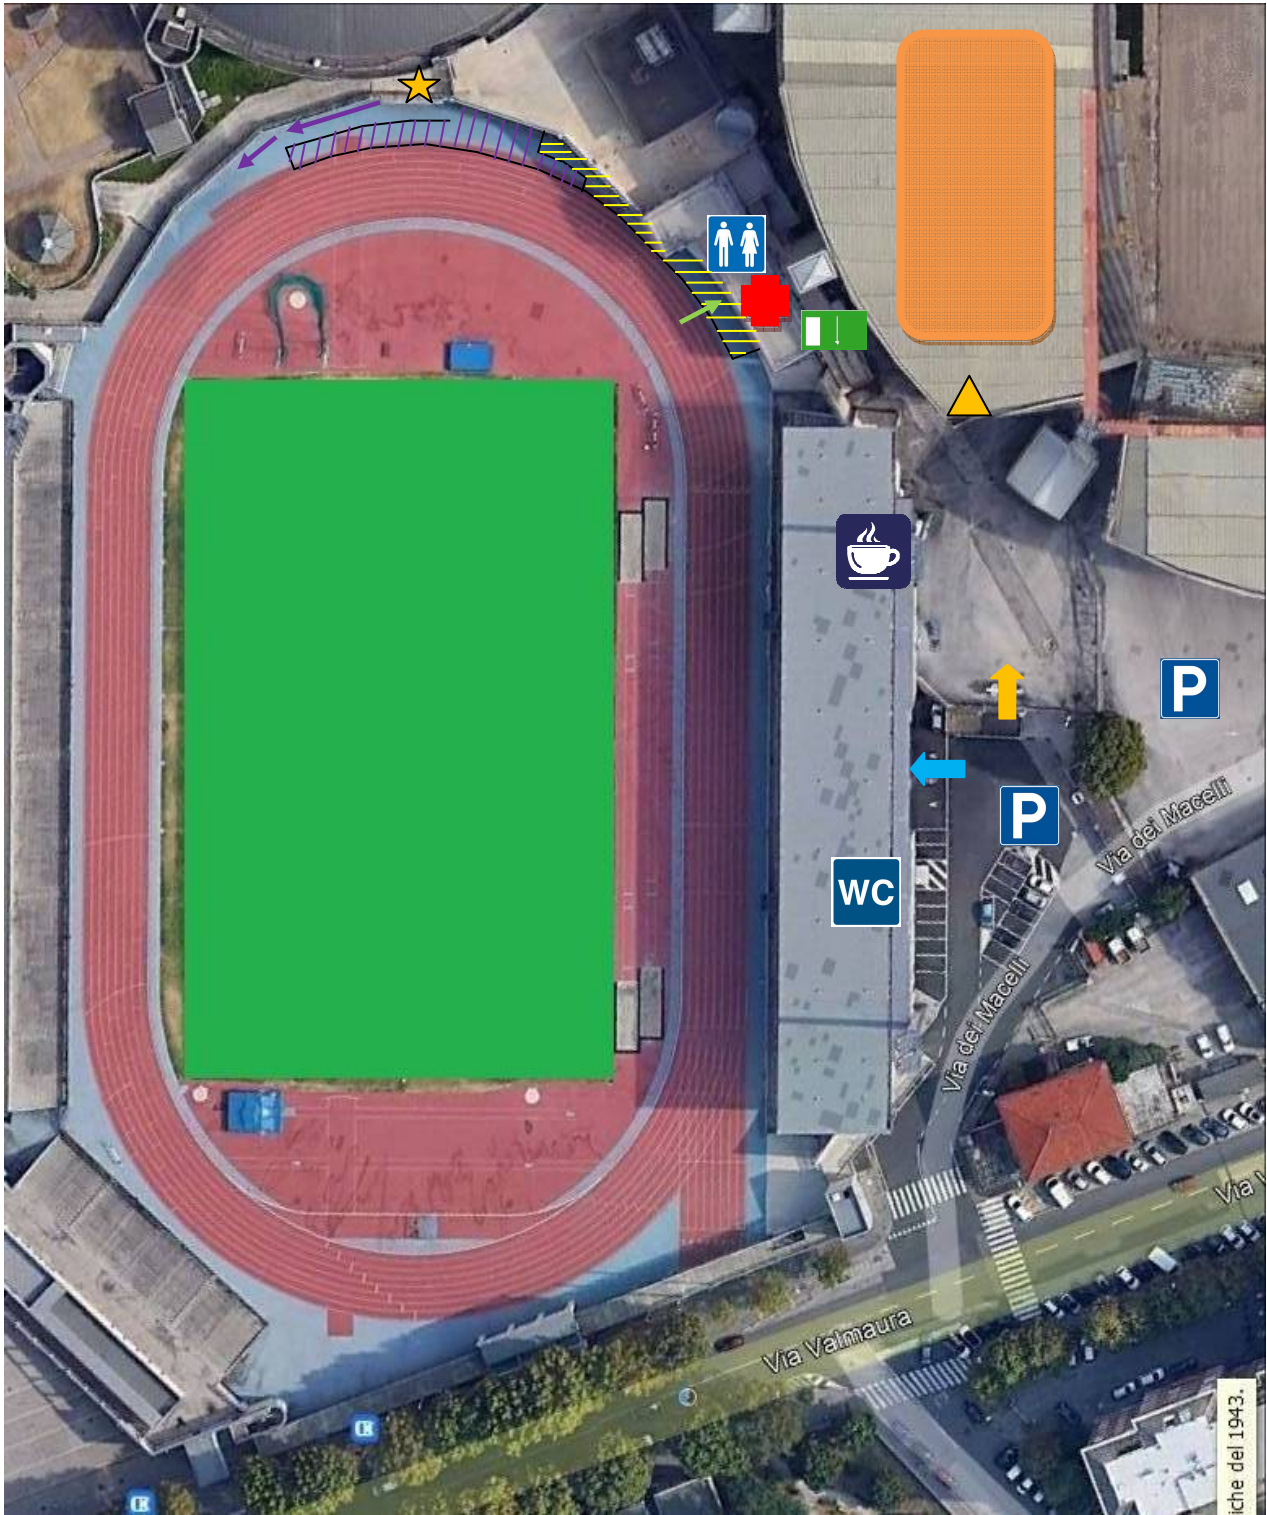

# XV TRIVENETO MEETING

★ Call room

▲ TIC

P Parking

○ warm up

✚ first aid

↔ in/out athlete stadium

← ingresso/uscita pubblico

WC toilette pubblico

♂♀ spogliatoi - locker rooms

→ in athlete lane

→ out athlete lane

⏴ indoor track

▨ tecnici e stampa - coach/press

▨ MIX area

BAR